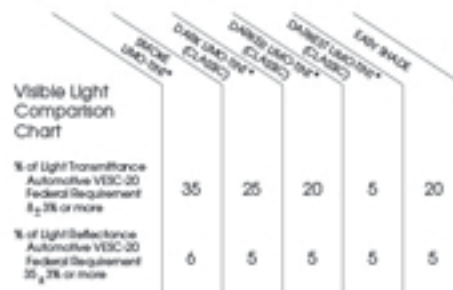

PROSTRIPE®

LIMO TINT®

PART	SIZE	MIN. CTN. PAK	DESCRIPTION / LIGHT TRANSMISSION
T1754	20" x 10'	12	Limo Tint Smoke / 35%
T1757	20" x 10'	12	Limo Tint Dark / 25%
T1760	20" x 10'	12	Limo Tint Darker / 20%
T1756	20" x 10'	12	Limo Tint Darkest / 5%
T8517	30" x 5'	1	Limo Tint Dark / 25%
T8510	30" x 5'	1	Limo Tint Darker / 20%
T8554	20" x 5'	12	Limo Tint Smoke / 35%
T8557	20" x 5'	12	Limo Tint Dark / 25%
T8550	20" x 5'	12	Limo Tint Darker / 20%
T8556	20" x 5'	12	Limo Tint Darkest / 5%

- **Selection** - From LimoTint to Scratch Resistant, Smoke to Darkest, we offer window film for every taste and budget.
- **Energy Savings** - Insulating properties reduce air conditioning use in the Summer and heat loss in the Winter.
- **Variety of Applications** - Car, truck, marine, RV, Business or Home